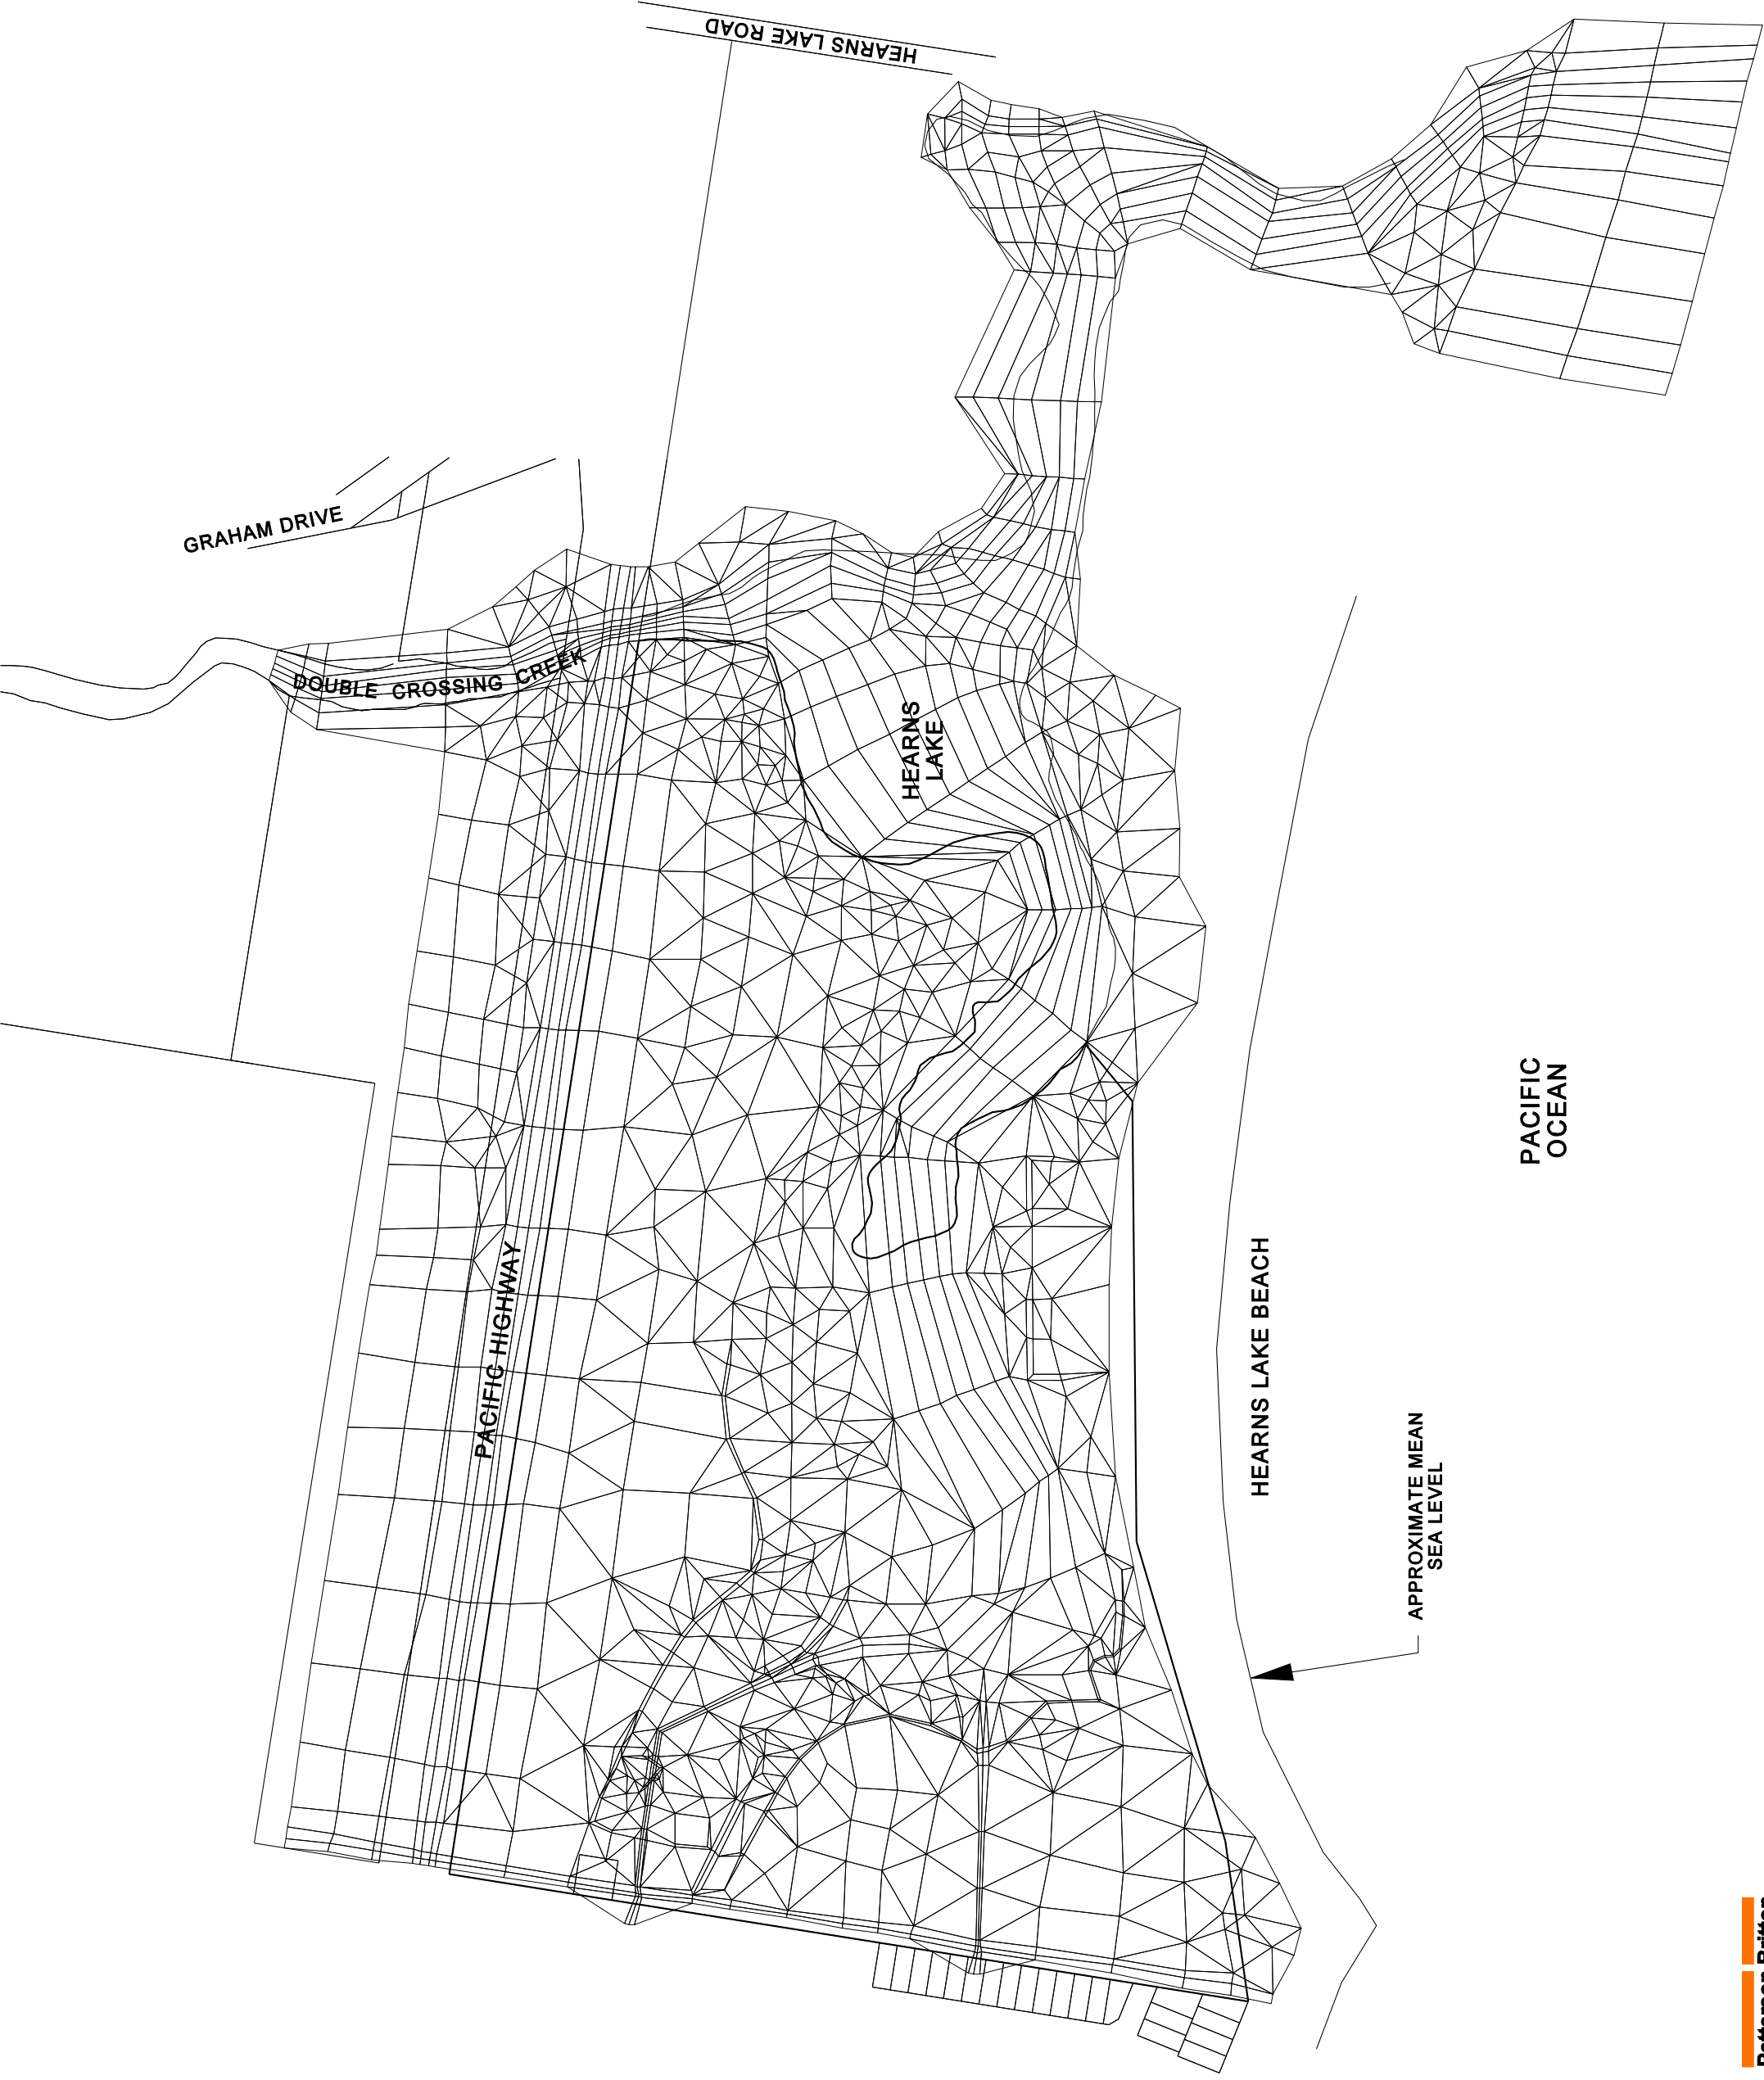

FIGURE 6

LEGEND

- RMA Network Element
- Site Boundary

Scale

Metres